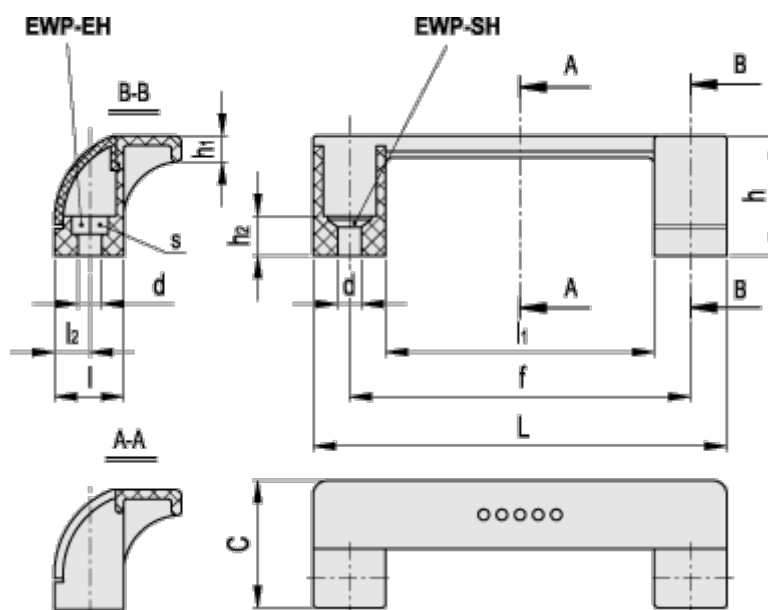

Article number: 23052652511

Description: E+G Guard wing handle, Ergostyle
EWP.110-SH-C1

Measures

C	= 35	L	= 114
d	= 6.5	l1	= 74
f	= 93,5 +/-0,5	l2	= 9.5
F1 (N)	= 800		
h	= 33		
h1	= 7		
h2	= 11		
l	= 19		